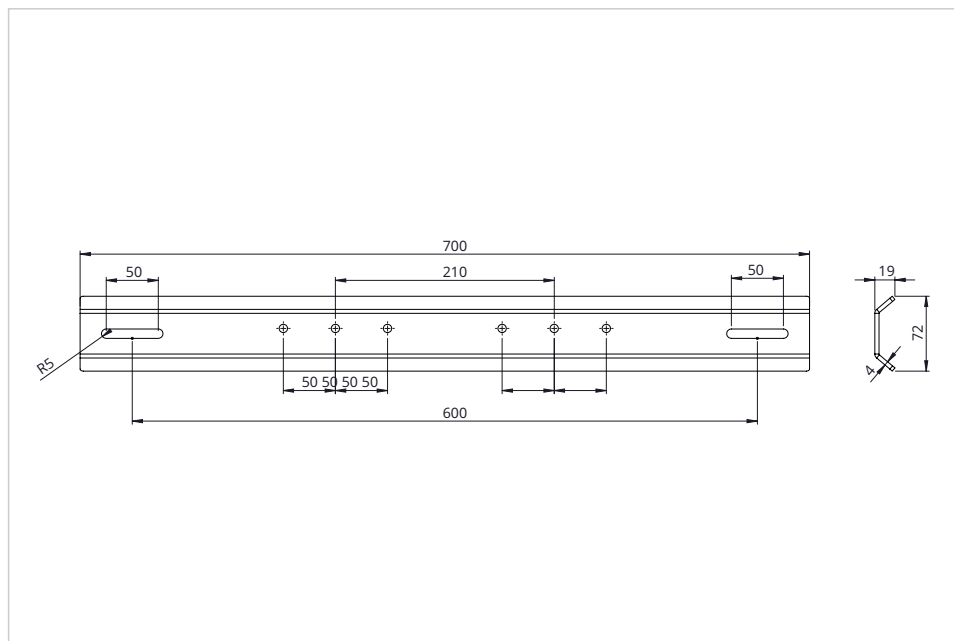

- The extra wide wall bracket allows for safe and secure fastening to e.g. gypsum walls
- With a width of 70 centimeters, the wall bracket is wide enough to always be mounted on two uprights, thus allowing flexible positioning of the column system at different positions between the uprights

moTion wide wall mounting bracket

WWB-700

- For non-solid walls/gypsum walls
- 70 cm wide

Art.No. **7-811931**

GTIN **8713797100991**

Specifications

Article dimensions	700 x 72 x - mm
Total dimensions	- x - x 19 mm
Package contents	Mounting material, Mounting instruction
Product warranty	2 Years

Logistics

GTIN	8713797100991
Article number	7-811931
Quantity	1 pcs
Packing dimensions	90 x 35 x 720 mm
Weight (gross/net)	1.97 kg / 1.83 kg

Product overview

Article name	Article number	GTIN/EAN	Minimum order quantity
Legamaster moTion wide wall mounting bracket WWB-700	7-811931	8713797100991	1